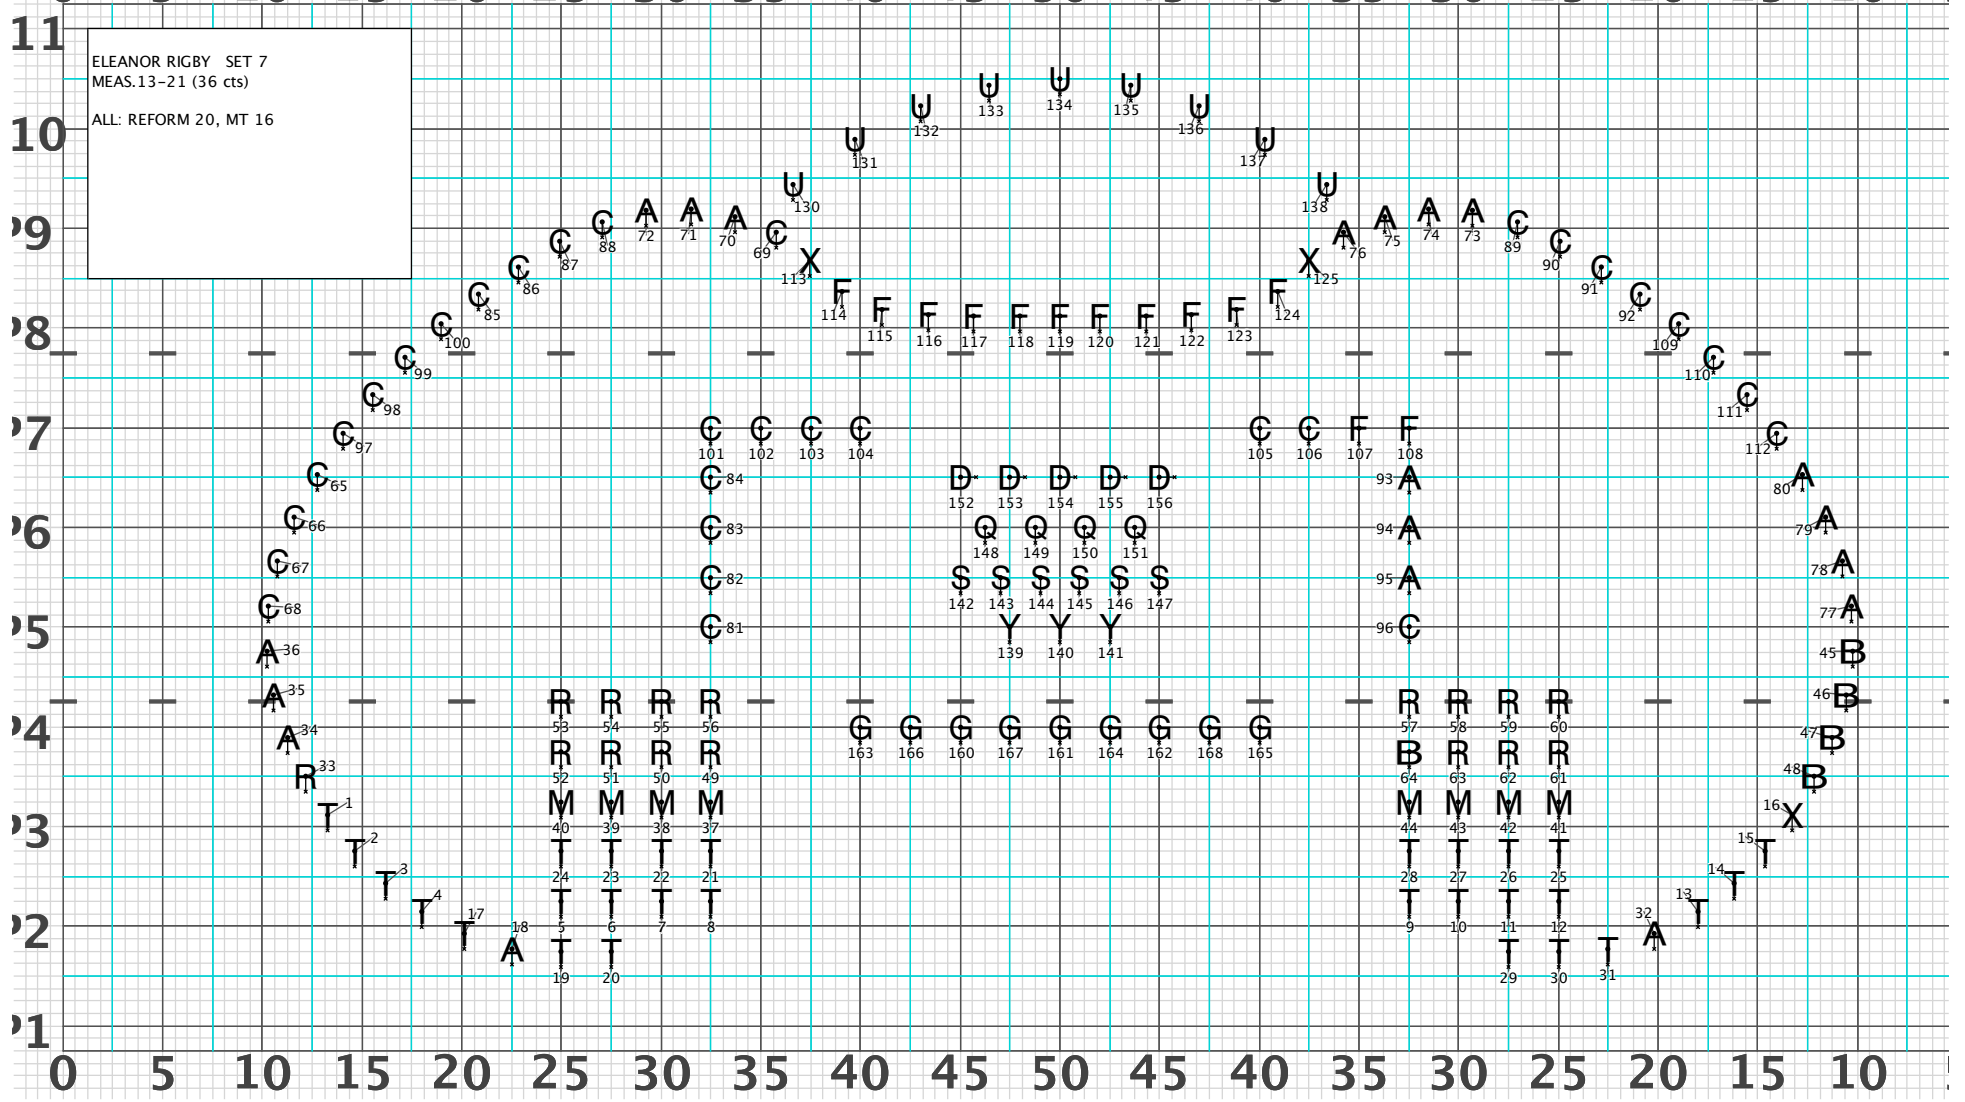

ELEANOR RIGBY
arr. Lavendar, Jenison Pub., 1992

MEAS. 1-6 (24 cts)
All: Step Out w/ left foot @ 45 deg. angle to front sideline.

MEAS. 7-12 (24 cts)
All: MT 24 (roll step style)

Director Viewpoint

P11

ELEANOR RIGBY SET 9
MEAS.34-41 (32 cts)

P3

P2

P1

Director Viewpoint

Director Viewpoint

P11

ELEANOR RIGBY
MEAS. 52-56 (20 cts)

P10

PERC: BM 16, MT 4

FLAGS: MT 20

P9

ALL OTHERS: REFORM 20

P8

P7

P6

P5

P4

P3

P2

P1

0 5 10 15 20 25 30 35 40 45 50 45 40 35 30 25 20 15

Director Viewpoint

Director Viewpoint