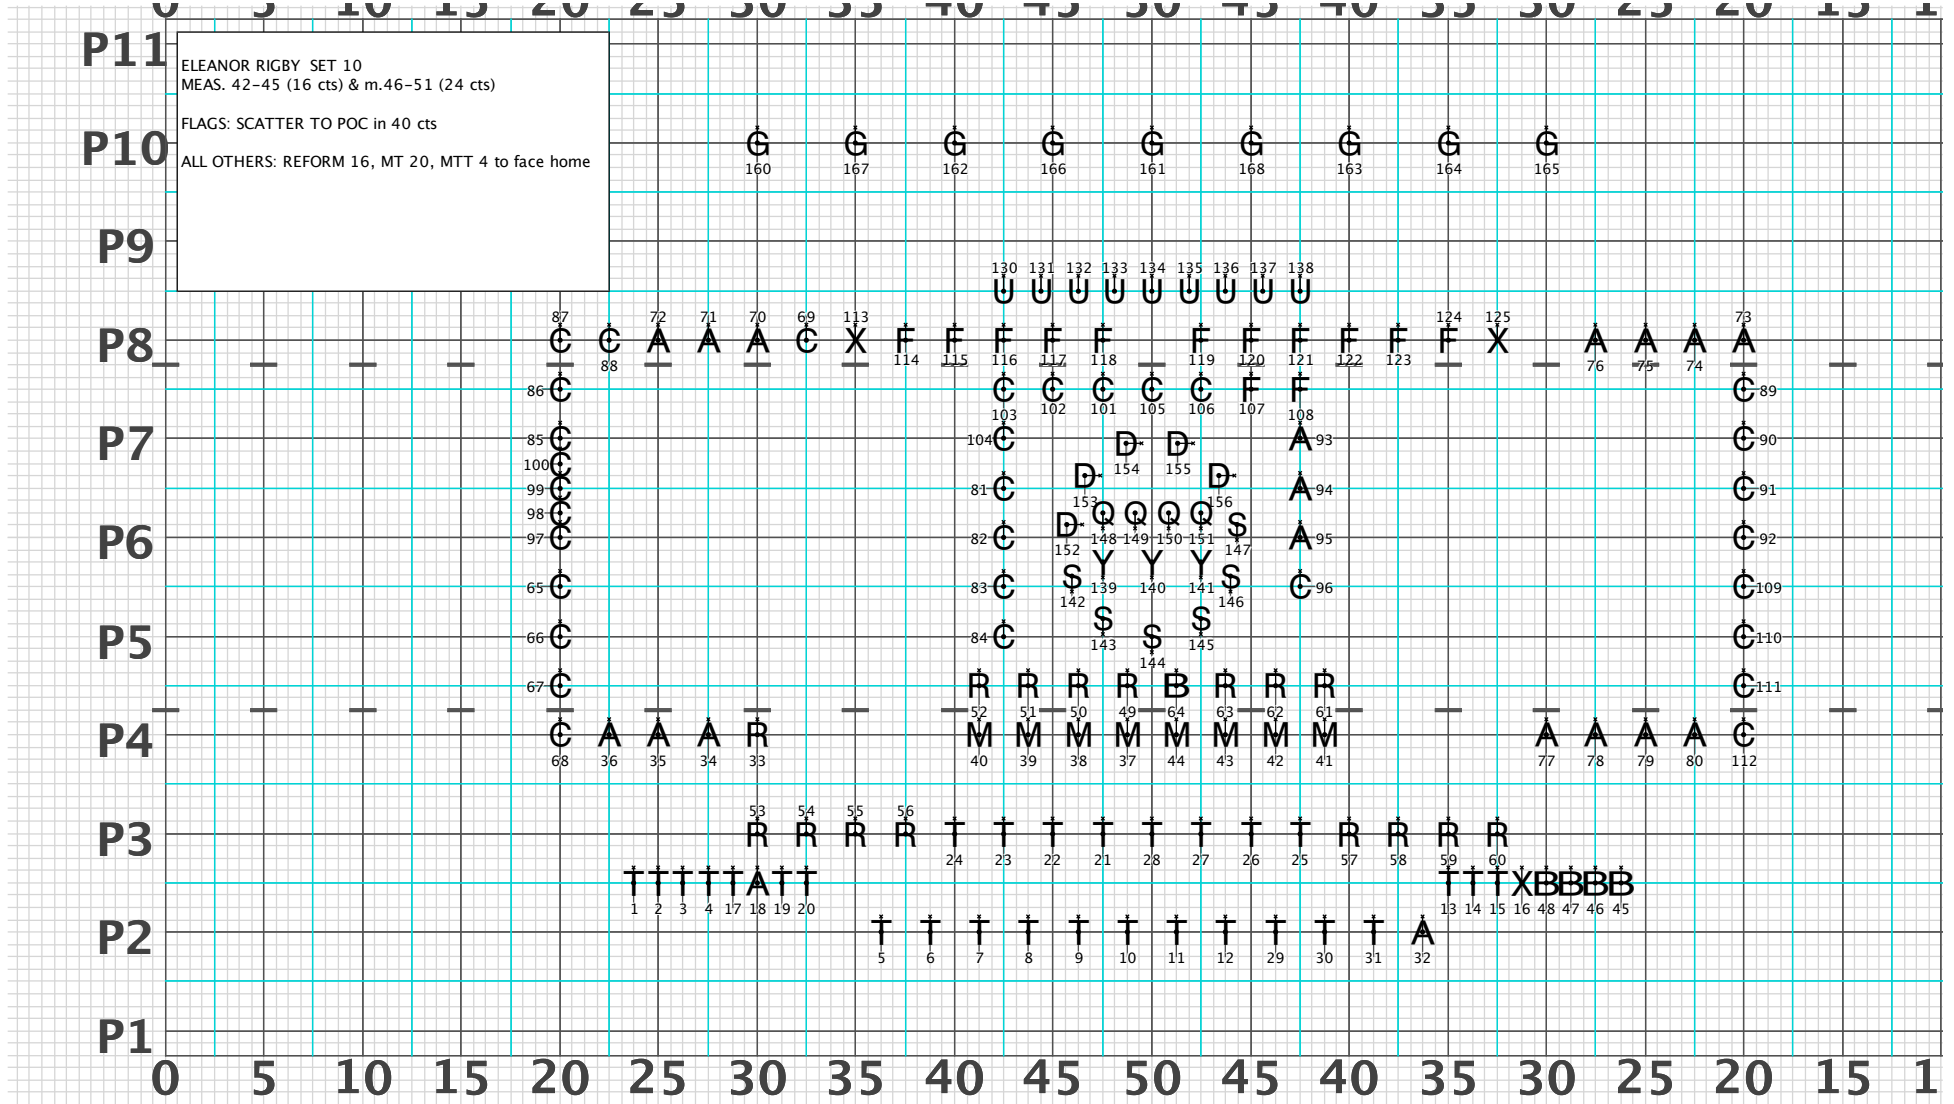

ELEANOR RIGBY
arr. Lavendar, Jenison Pub., 1992

MEAS. 1-6 (24 cts)
All: Step Out w/ left foot @ 45 deg. angle to front sideline.

MEAS. 7-12 (24 cts)
All: MT 24 (roll step style)

Director Viewpoint

P11

ELEANOR RIGBY SET 9
MEAS.34-41 (32 cts)

P10

ALL: REFORM 16, MT 16

P9

P8

P7

P6

P5

P4

P3

P2

P1

Director Viewpoint

Director Viewpoint

P11

ELEANOR RIGBY
MEAS. 52-56 (20 cts)

P10

P4

P3

P2

P1

0 5 10 15 20 25 30 35 40 45 50 45 40 35 30 25 20 15

Director Viewpoint

Director Viewpoint