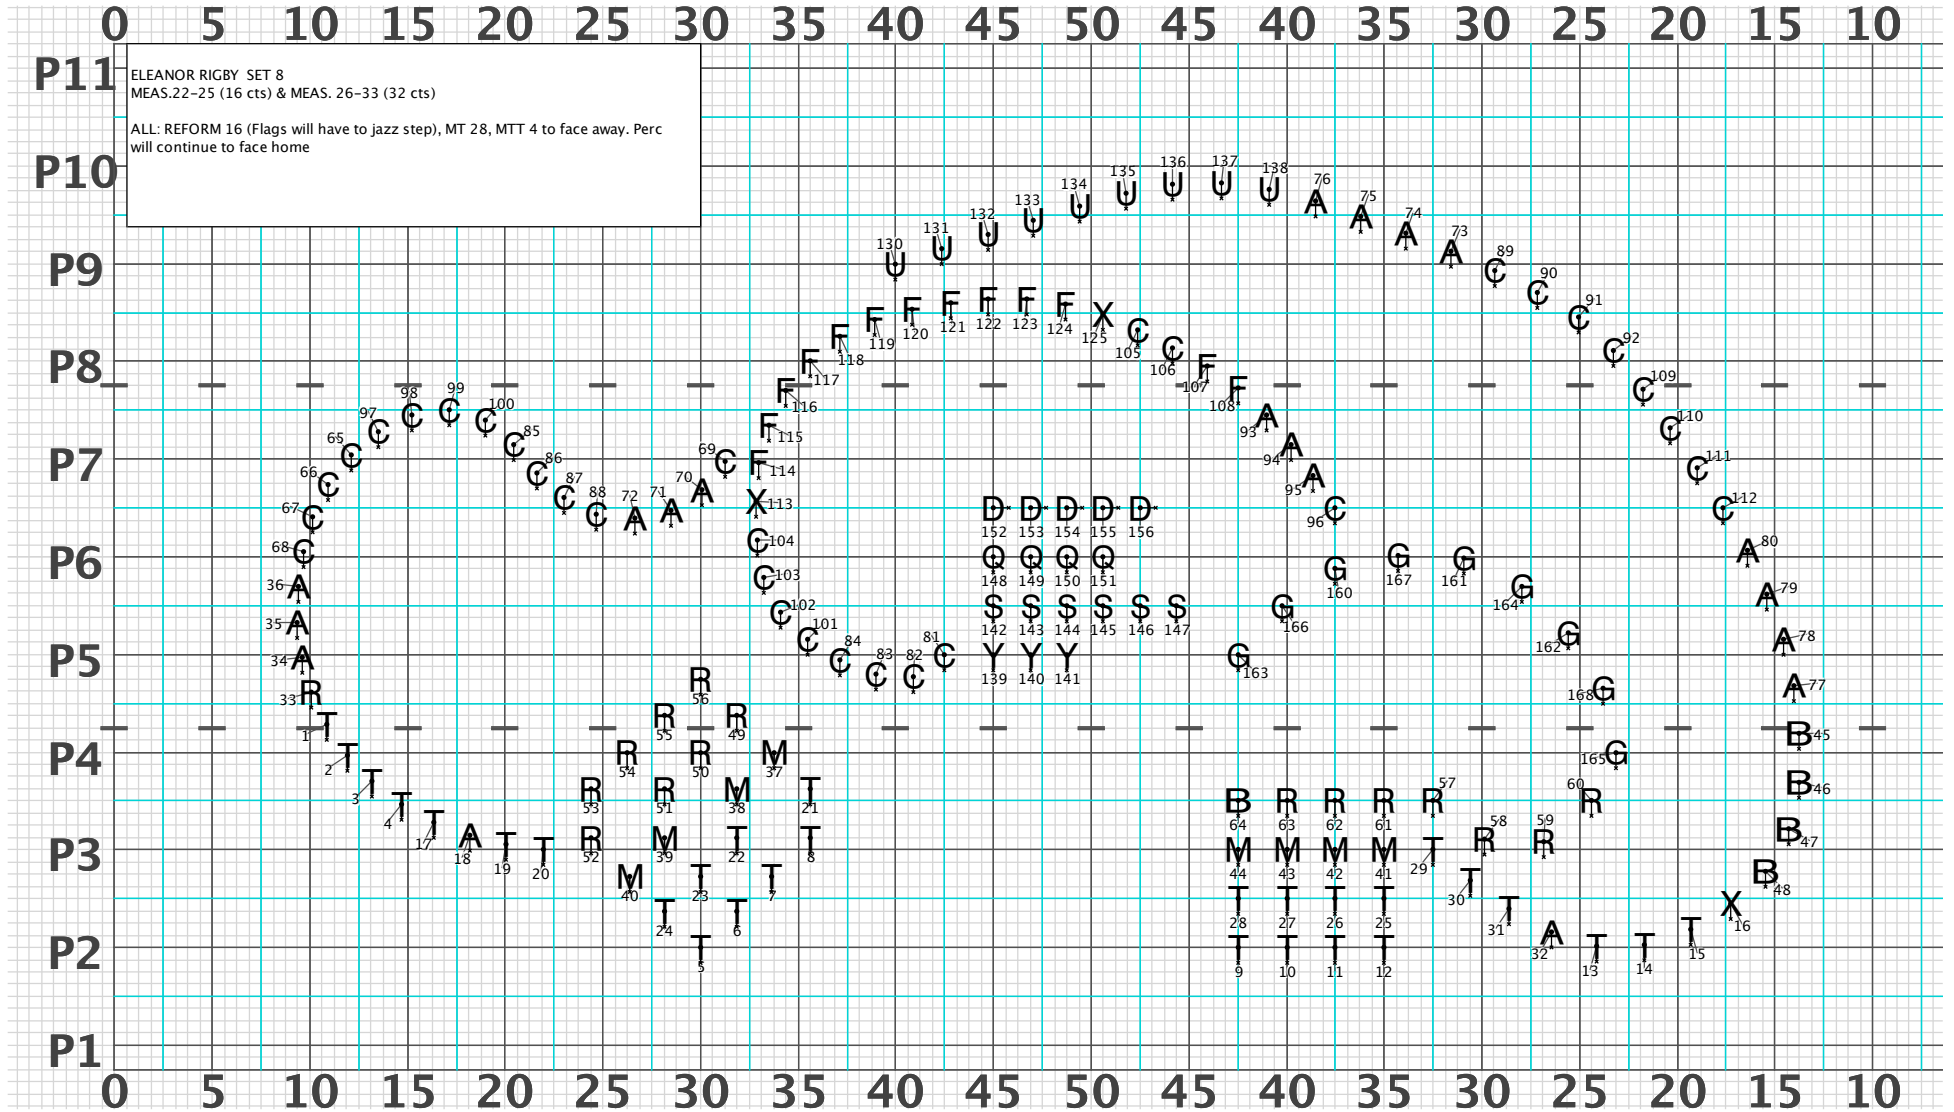

ELEANOR RIGBY
arr. Lavendar, Jenison Pub., 1992

MEAS. 1-6 (24 cts)
All: Step Out w/ left foot @ 45 deg. angle to front sideline.

MEAS. 7-12 (24 cts)
All: MT 24 (roll step style)

Director Viewpoint

P11

ELEANOR RIGBY SET 9
MEAS.34-41 (32 cts)

P3

P2

P1

Director Viewpoint

Director Viewpoint

P11

ELEANOR RIGBY
MEAS. 52-56 (20 cts)

P10

PERC: BM 16, MT 4

FLAGS: MT 20

P9

ALL OTHERS: REFORM 20

P8

P7

P6

P5

P4

P3

P2

P1

0 5 10 15 20 25 30 35 40 45 50 45 40 35 30 25 20 15

Director Viewpoint

Director Viewpoint