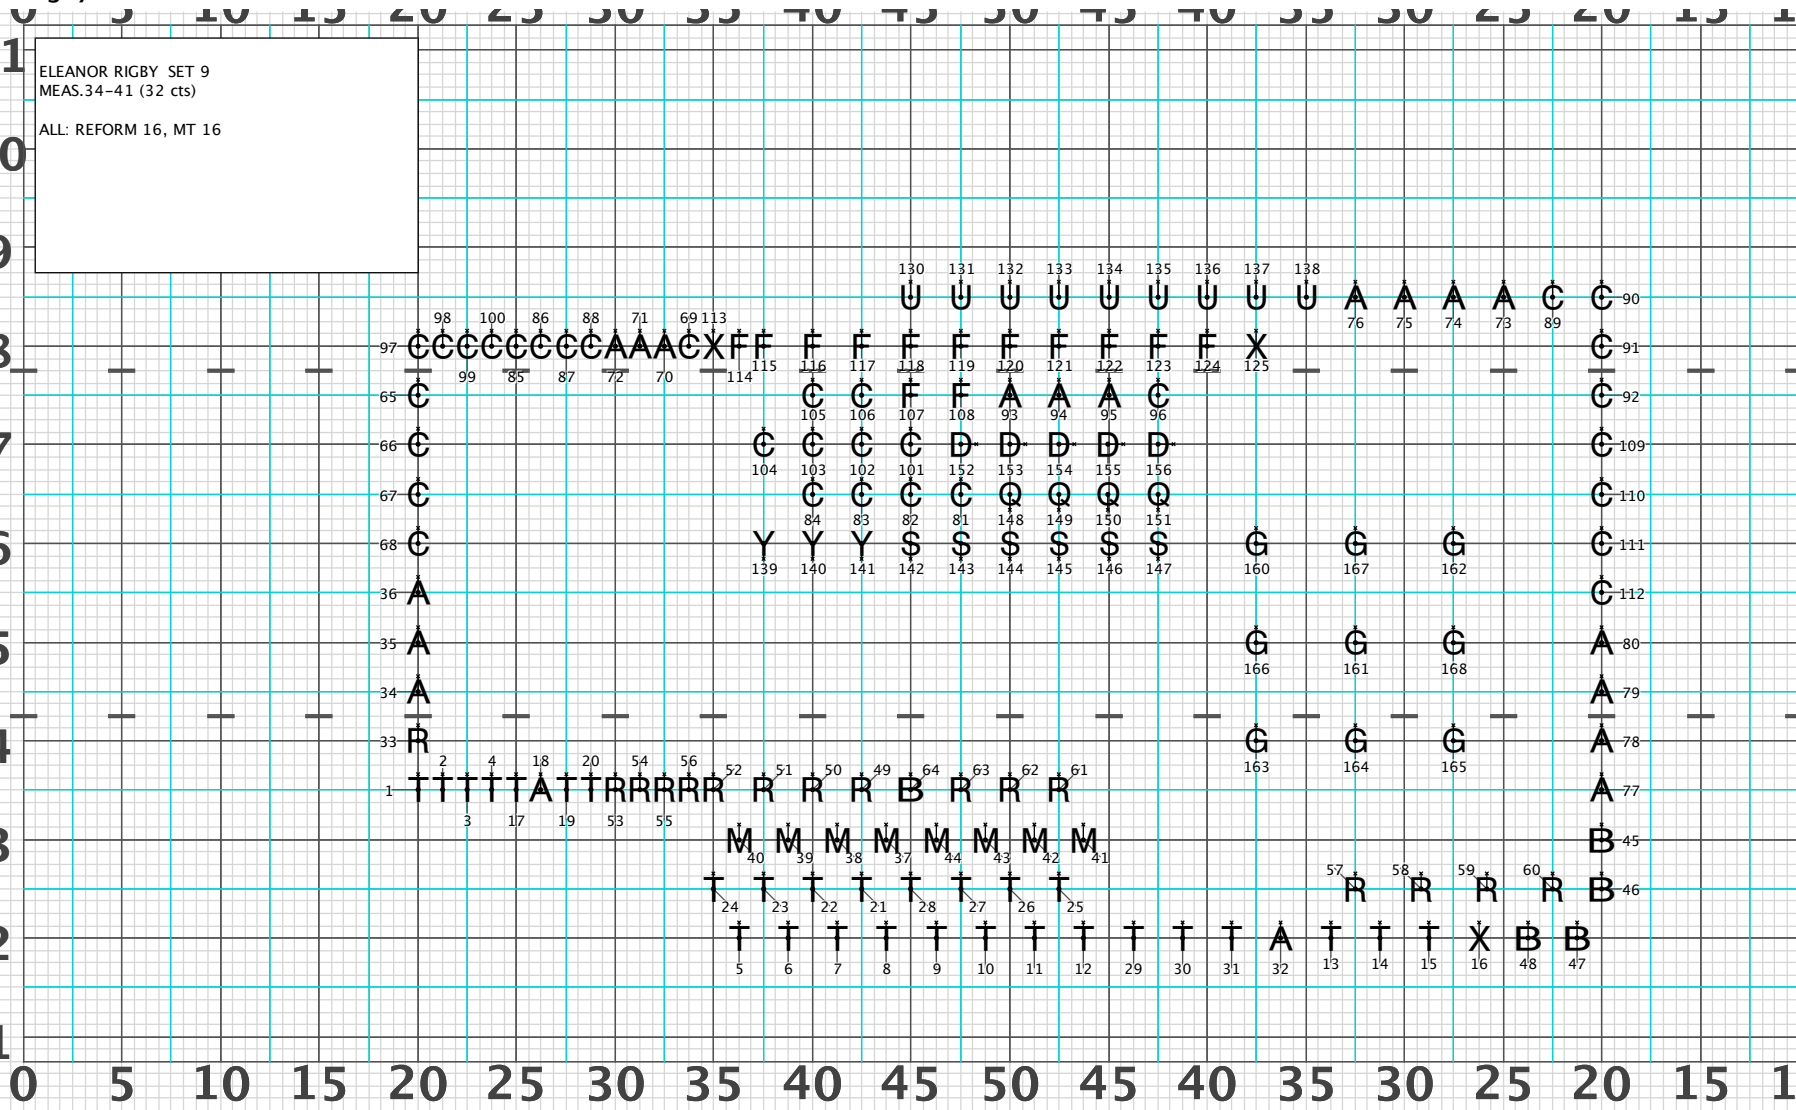

ELEANOR RIGBY
arr. Lavendar, Jenison Pub., 1992

MEAS. 1-6 (24 cts)
All: Step Out w/ left foot @ 45 deg. angle to front sideline.

MEAS. 7-12 (24 cts)
All: MT 24 (roll step style)

Director Viewpoint

P11

ELEANOR RIGBY SET 9
MEAS.34-41 (32 cts)

P10

ALL: REFORM 16, MT 16

P9

P8

P7

P6

P5

P4

P3

P2

P1

Director Viewpoint

Director Viewpoint

P11

ELEANOR RIGBY
MEAS. 52-56 (20 cts)

P10

P4

P3

P2

P1

0 5 10 15 20 25 30 35 40 45 50 45 40 35 30 25 20 15

Director Viewpoint

Director Viewpoint