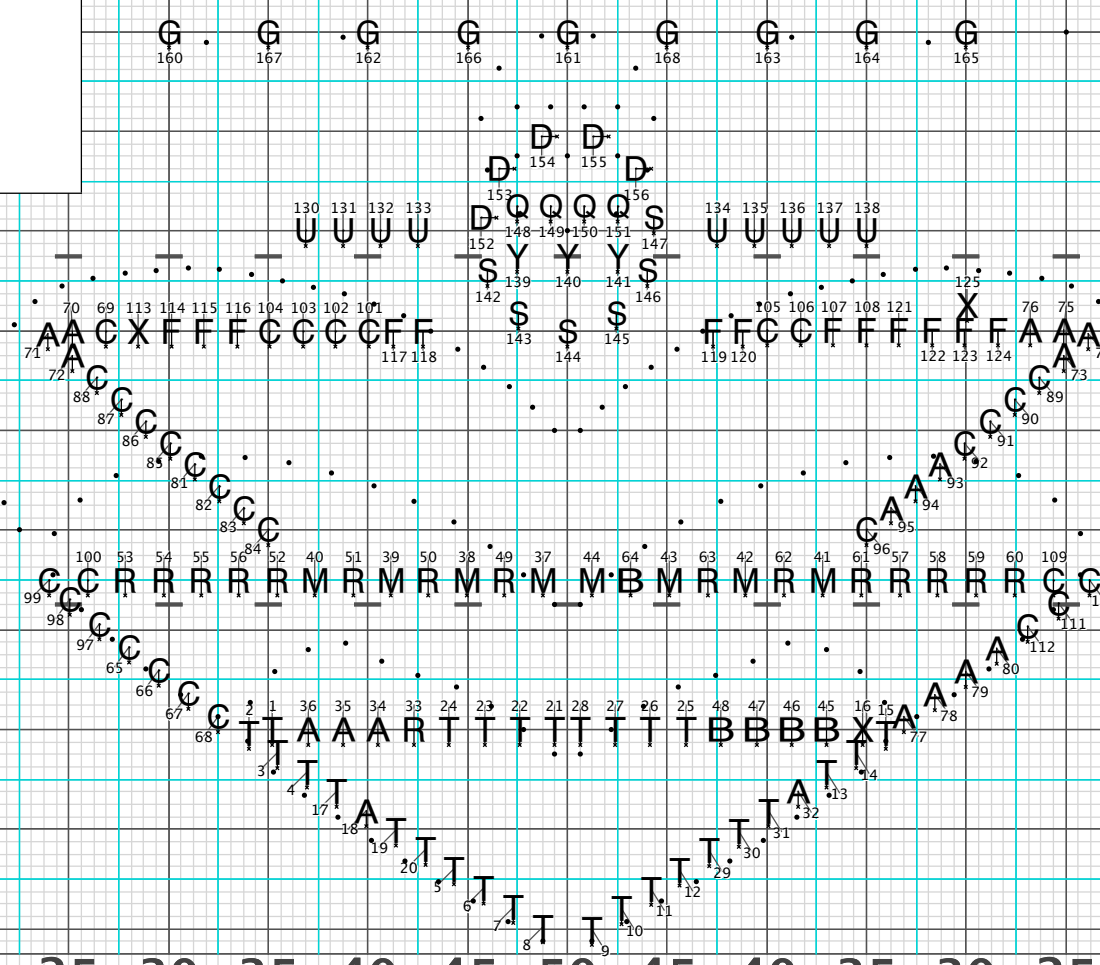

ELEANOR RIGBY
arr. Lavendar, Jenison Pub., 1992

MEAS. 1-6 (24 cts)
All: Step Out w/ left foot @ 45 deg. angle to front sideline.

MEAS. 7-12 (24 cts)
All: MT 24 (roll step style)

Director Viewpoint

P11

ELEANOR RIGBY SET 9
MEAS.34-41 (32 cts)

P3

P2

P1

Director Viewpoint

Director Viewpoint

P11

ELEANOR RIGBY
MEAS. 52-56 (20 cts)

P10

PERC: BM 16, MT 4

FLAGS: MT 20

P9

ALL OTHERS: REFORM 20

P8

P7

P6

P5

P4

P3

P2

P1

0 5 10 15 20 25 30 35 40 45 50 45 40 35 30 25 20 15

Director Viewpoint

Director Viewpoint