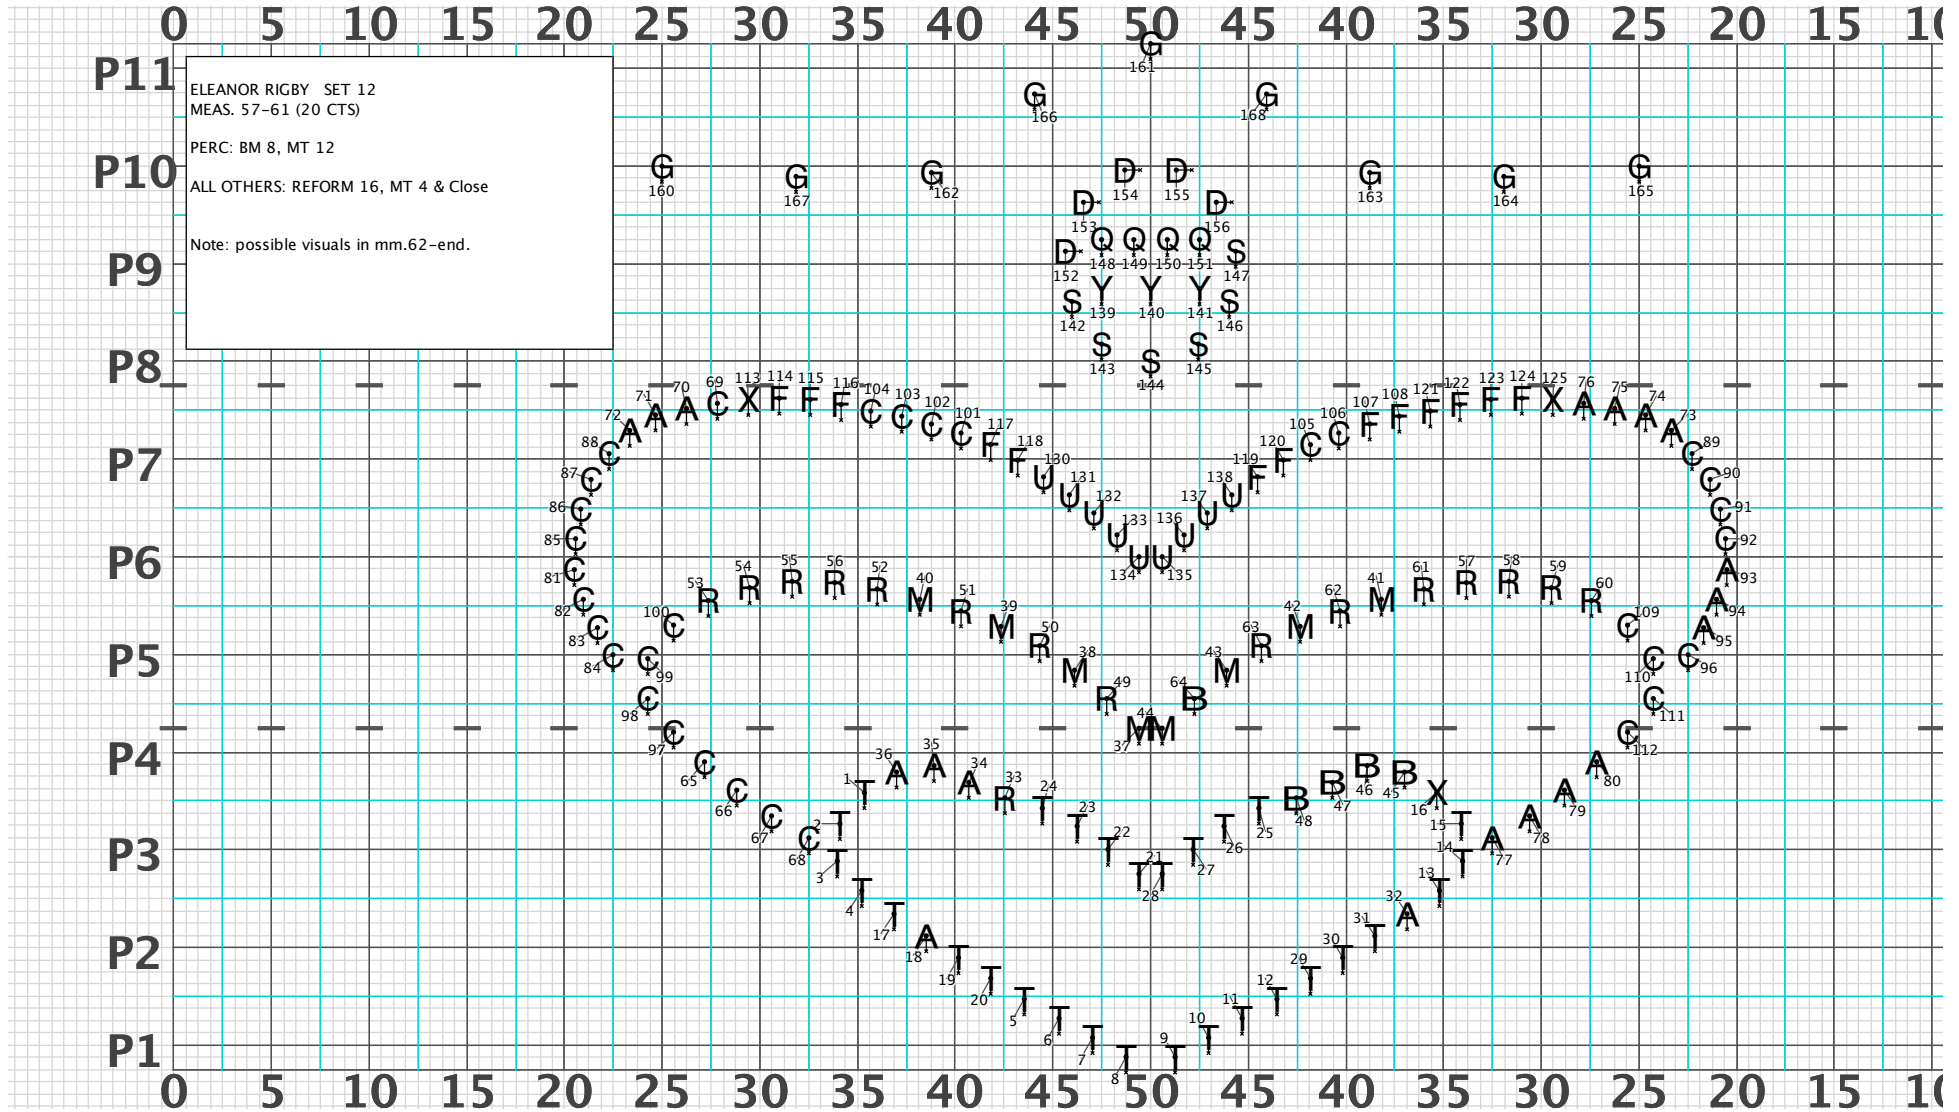

ELEANOR RIGBY
arr. Lavendar, Jenison Pub., 1992

MEAS. 1-6 (24 cts)
All: Step Out w/ left foot @ 45 deg. angle to front sideline.

MEAS. 7-12 (24 cts)
All: MT 24 (roll step style)

Director Viewpoint

P11

ELEANOR RIGBY SET 9
MEAS.34-41 (32 cts)

P3

P2

P1

Director Viewpoint

Director Viewpoint

P11

ELEANOR RIGBY
MEAS. 52-56 (20 cts)

P10

PERC: BM 16, MT 4

FLAGS: MT 20

P9

ALL OTHERS: REFORM 20

P8

P7

P6

P5

P4

P3

P2

P1

0 5 10 15 20 25 30 35 40 45 50 45 40 35 30 25 20 15

Director Viewpoint

Director Viewpoint